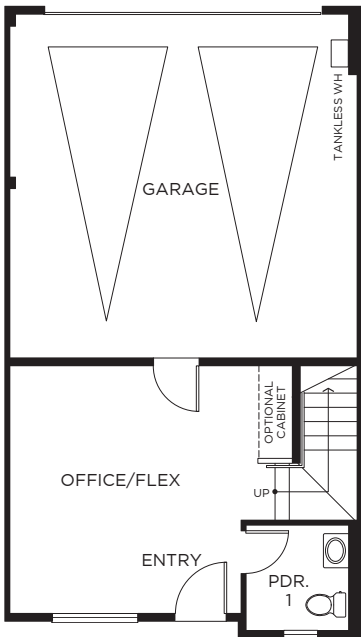

Amarante

PLAN I PRELIMINARY

3 Bedrooms, 2 Baths, 2 Powder Baths
Approx. 1,767 Sq. Ft.

FIRST FLOOR

SECOND FLOOR

*WINDOWS VARY PER LOT

THIRD FLOOR