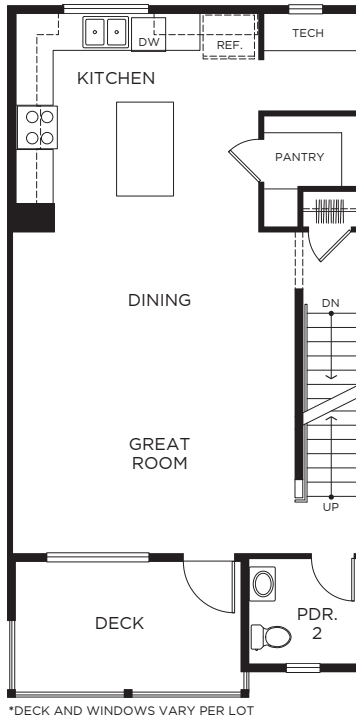

Amarante

PLAN I PRELIMINARY

3 Bedrooms, 2 Baths, 2 Powder Baths
Approx. 1,767 Sq. Ft.

FIRST FLOOR

SECOND FLOOR

*WINDOWS VARY PER LOT

THIRD FLOOR