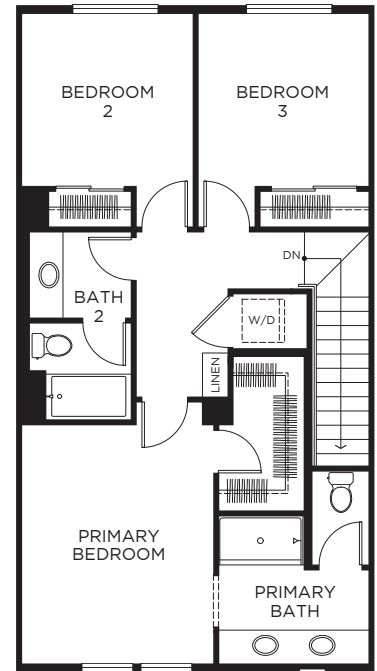

Amarante

PLAN I PRELIMINARY

3 Bedrooms, 2 Baths, 2 Powder Baths
Approx. 1,767 Sq. Ft.

FIRST FLOOR

SECOND FLOOR

*WINDOWS VARY PER LOT

THIRD FLOOR