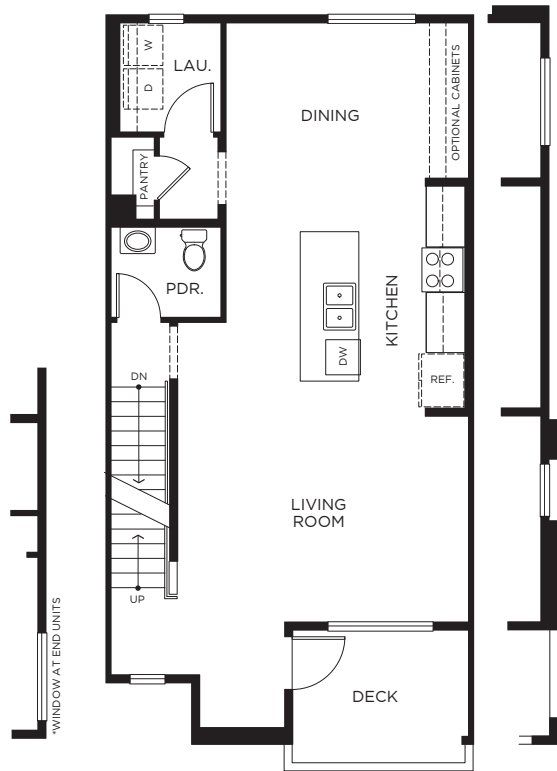

Amarante

PLAN 2R PRELIMINARY

4 Bedrooms, 3.5 Baths
Approx. 1,881 Sq. Ft.

FIRST FLOOR

SECOND FLOOR

THIRD FLOOR