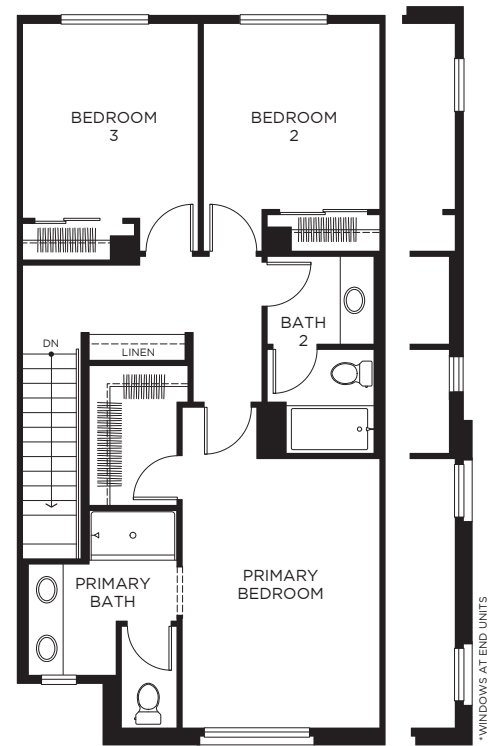

Amarante

PLAN 2R PRELIMINARY

4 Bedrooms, 3.5 Baths
Approx. 1,881 Sq. Ft.

FIRST FLOOR

SECOND FLOOR

THIRD FLOOR