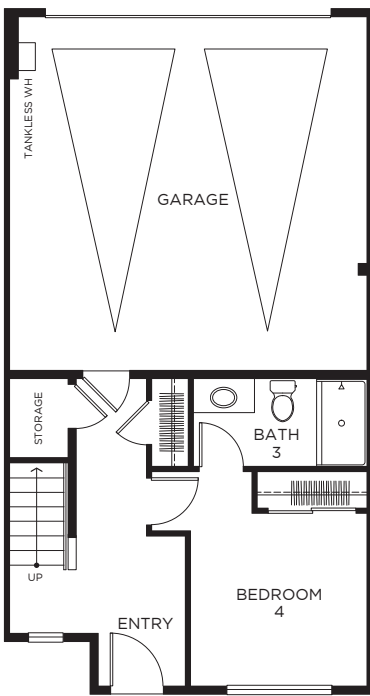

Amarante

PLAN 2R PRELIMINARY

4 Bedrooms, 3.5 Baths
Approx. 1,881 Sq. Ft.

FIRST FLOOR

SECOND FLOOR

THIRD FLOOR