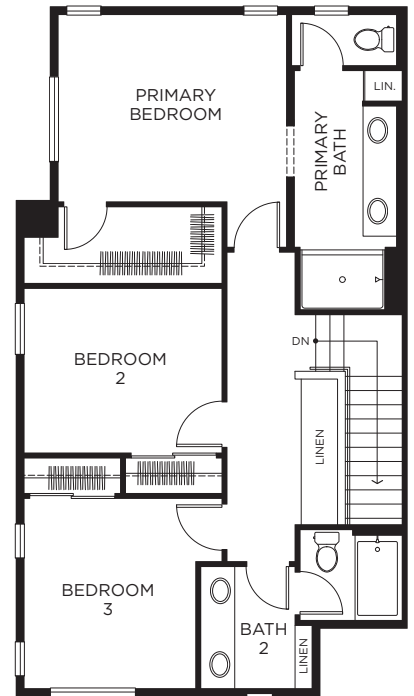

Amarante

PLAN 3 PRELIMINARY

4 Bedrooms, 3.5 Baths
Approx. 1,883 Sq. Ft.

FIRST FLOOR

SECOND FLOOR

THIRD FLOOR