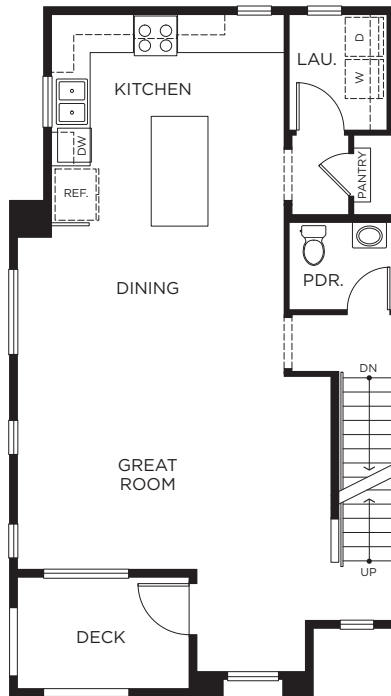

Amarante

PLAN 3 PRELIMINARY

4 Bedrooms, 3.5 Baths
Approx. 1,883 Sq. Ft.

FIRST FLOOR

SECOND FLOOR

THIRD FLOOR