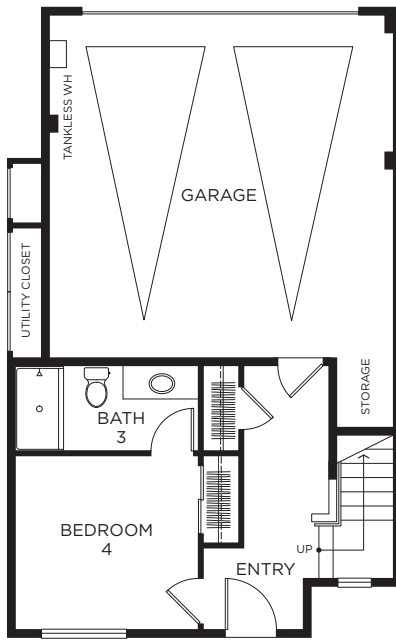

Amarante

PLAN 3 PRELIMINARY

4 Bedrooms, 3.5 Baths
Approx. 1,883 Sq. Ft.

FIRST FLOOR

SECOND FLOOR

THIRD FLOOR