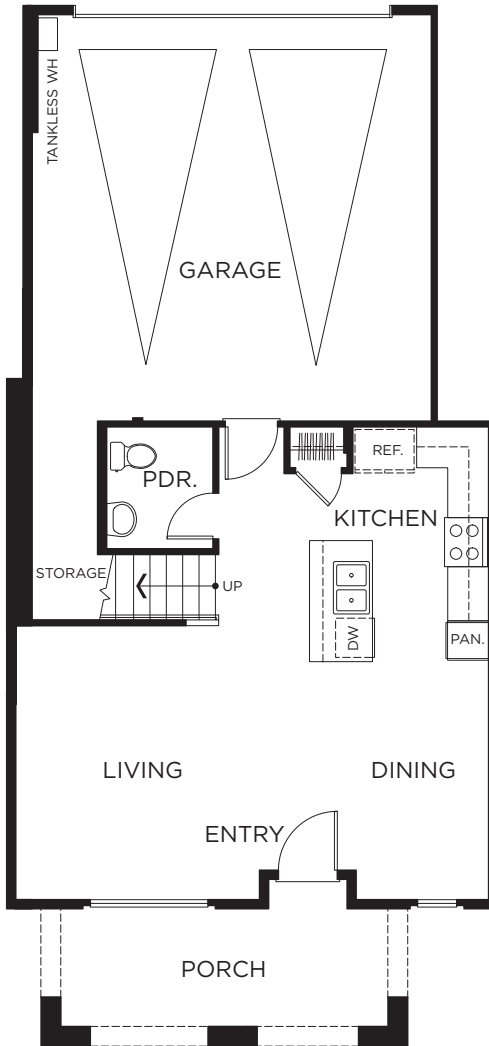

Arletta

PLAN 2 PRELIMINARY

3 Bedroom, 2.5 Bath
Approx. 1,312-1,333 Sq. Ft.

FIRST FLOOR
* WINDOWS AT 2B

SECOND FLOOR
* WINDOWS AT 2B