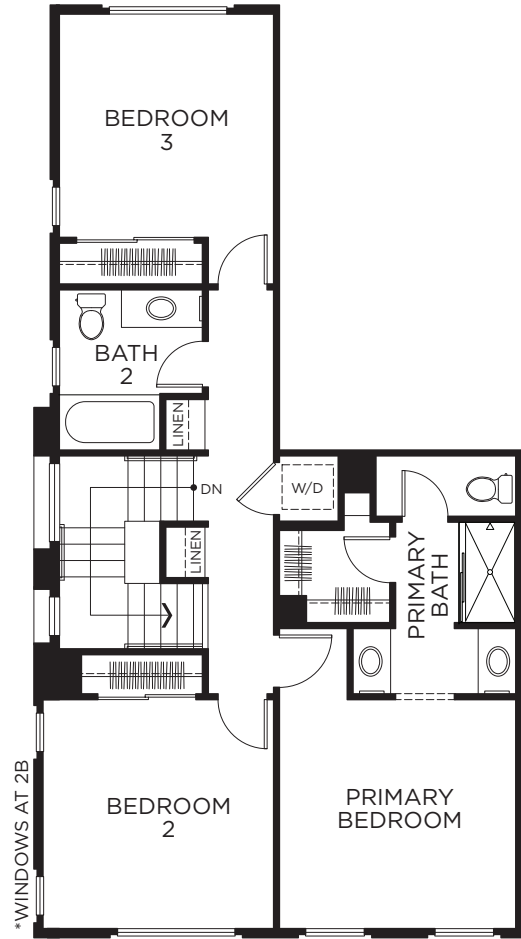

Arletta

PLAN 2 PRELIMINARY

3 Bedroom, 2.5 Bath
Approx. 1,312-1,333 Sq. Ft.

FIRST FLOOR
* WINDOWS AT 2B

SECOND FLOOR
* WINDOWS AT 2B