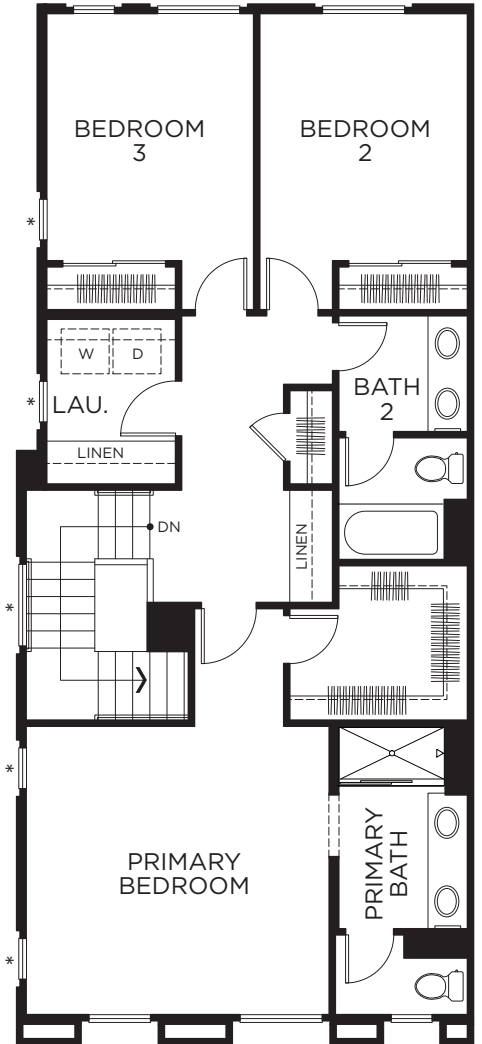

Arletta

PLAN 4 PRELIMINARY

3 Bedrooms, 2.5 Baths
Approx. 1,498-1,537 Sq. Ft.

FIRST FLOOR
* DOOR AT 4B

SECOND FLOOR
* WINDOWS AT 4B