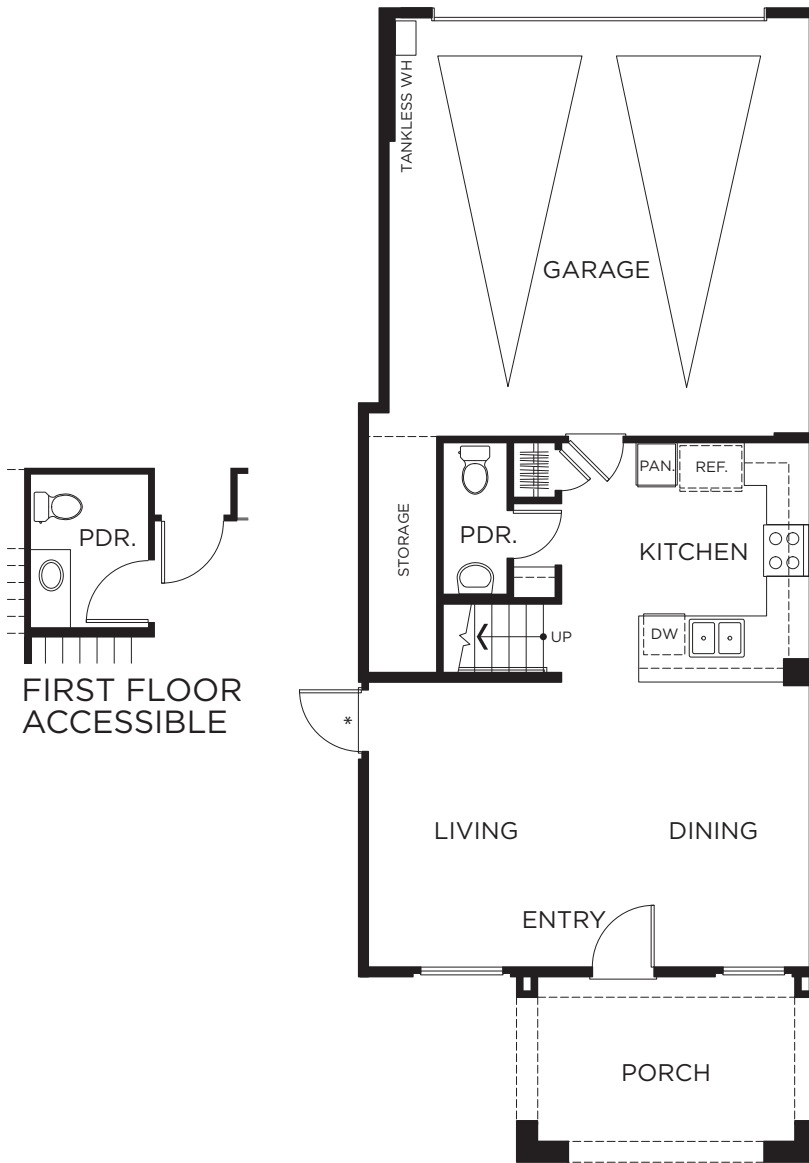

Arletta

PLAN 4 PRELIMINARY

3 Bedrooms, 2.5 Baths
Approx. 1,498-1,537 Sq. Ft.

FIRST FLOOR
* DOOR AT 4B

SECOND FLOOR
* WINDOWS AT 4B