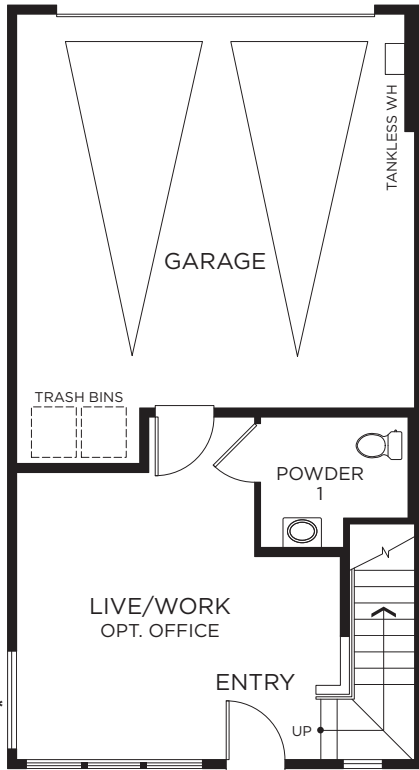

PLAN 3 PRELIMINARY

3 Bedroom + Live/Work, 2 Bath + 2 Powder
Approx. 1,872 Sq. Ft.

FIRST FLOOR

SECOND FLOOR

THIRD FLOOR

*WINDOWS AT 3C ONLY