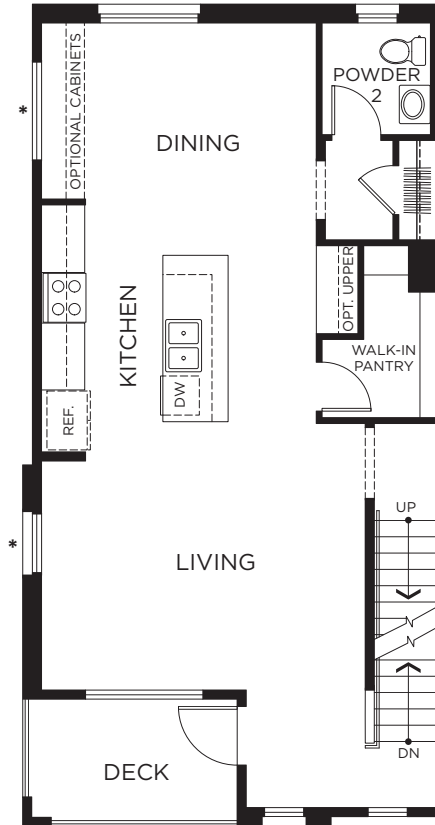

PLAN 3 PRELIMINARY

3 Bedroom + Live/Work, 2 Bath + 2 Powder
Approx. 1,872 Sq. Ft.

FIRST FLOOR

SECOND FLOOR

THIRD FLOOR

*WINDOWS AT 3C ONLY