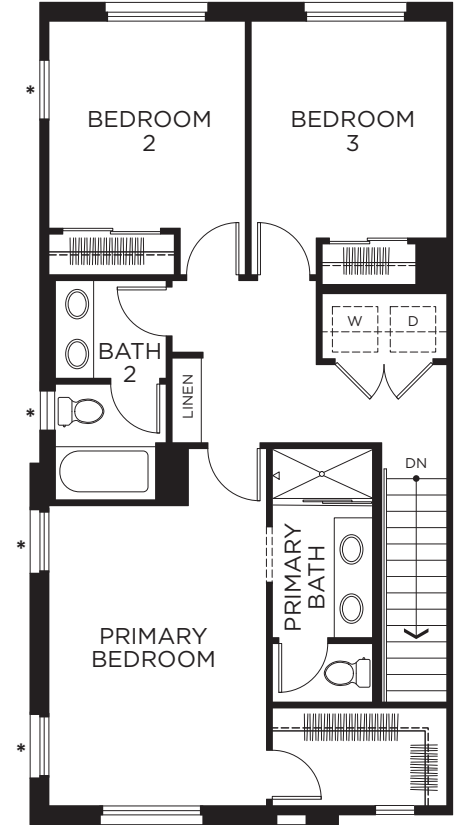

PLAN 3 PRELIMINARY

3 Bedroom + Live/Work, 2 Bath + 2 Powder
Approx. 1,872 Sq. Ft.

FIRST FLOOR

SECOND FLOOR

THIRD FLOOR

*WINDOWS AT 3C ONLY