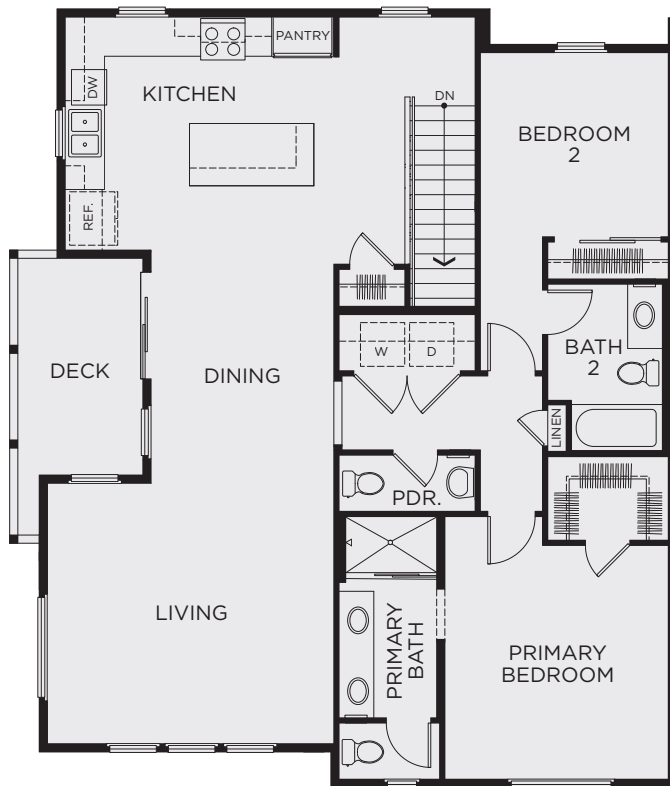

CARSON

LANDING

PLAN 1

2 Bedroom, 2.5 Bath
Approx. 1,425 Sq. Ft. Flat

FIRST FLOOR

SECOND FLOOR

THIRD FLOOR