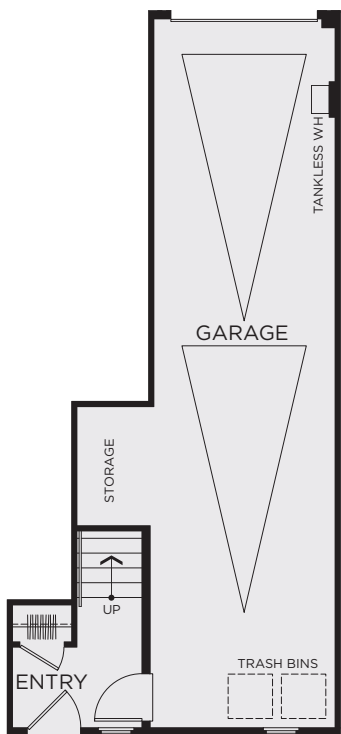

CARSON

LANDING

PLAN 1

2 Bedroom, 2.5 Bath
Approx. 1,425 Sq. Ft. Flat

FIRST FLOOR

SECOND FLOOR

THIRD FLOOR