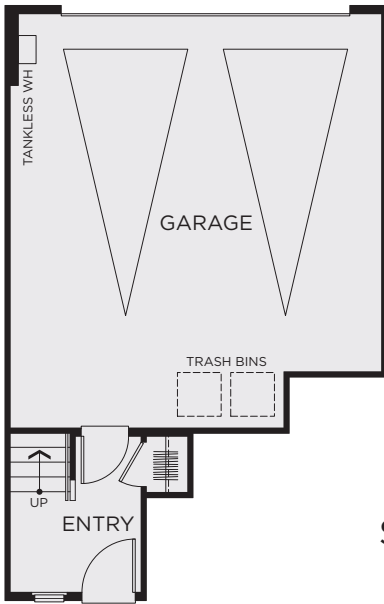

CARSON

# LANDING

## PLAN 3

3 Bedroom, 2.5 Bath  
Approx. 1,720 Sq. Ft. Flat

FIRST FLOOR

SECOND FLOOR

THIRD FLOOR