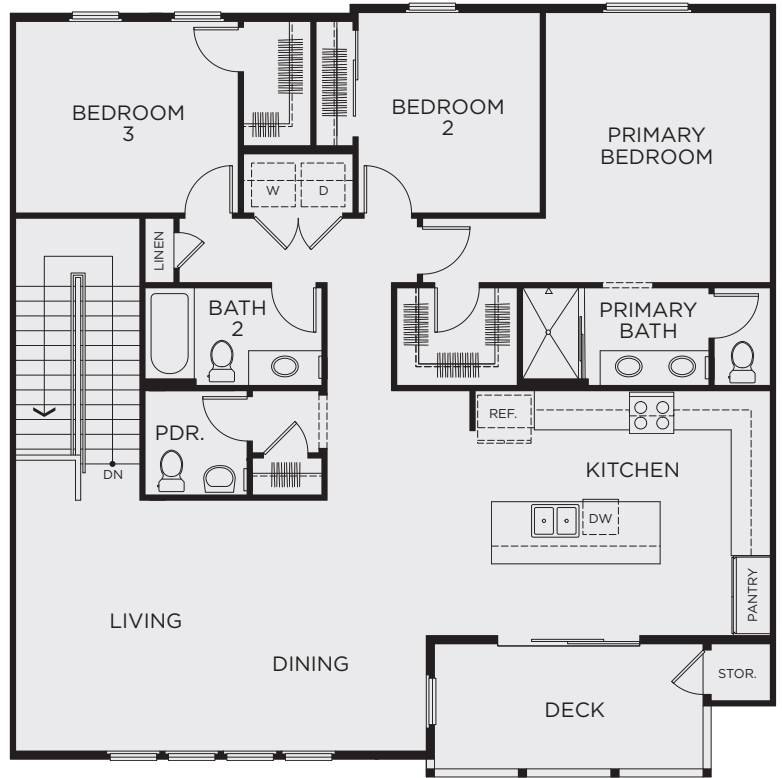

CARSON

# LANDING

## PLAN 3

3 Bedroom, 2.5 Bath  
Approx. 1,720 Sq. Ft. Flat

FIRST FLOOR

SECOND FLOOR

THIRD FLOOR