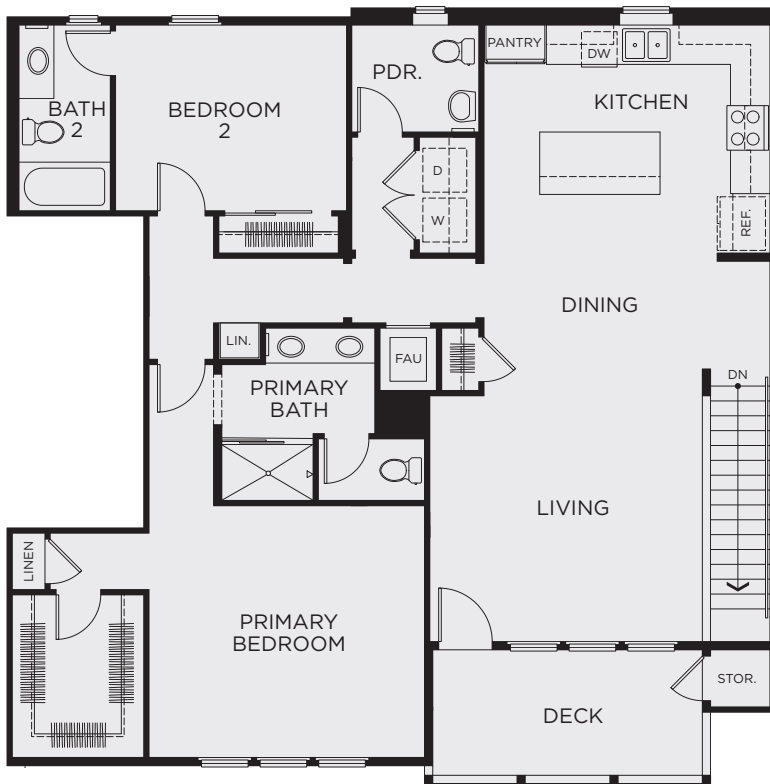

CARSON

# LANDING

## PLAN 4R

3 Bedroom, 3.5 Bath  
Approx. 1,901 Sq. Ft.

FIRST FLOOR

SECOND FLOOR