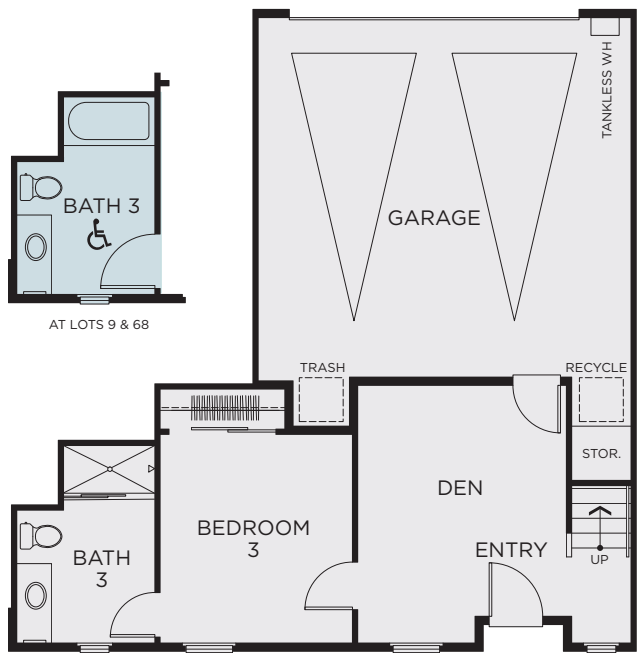

CARSON

# LANDING

## PLAN 4R

3 Bedroom, 3.5 Bath  
Approx. 1,901 Sq. Ft.

FIRST FLOOR

SECOND FLOOR