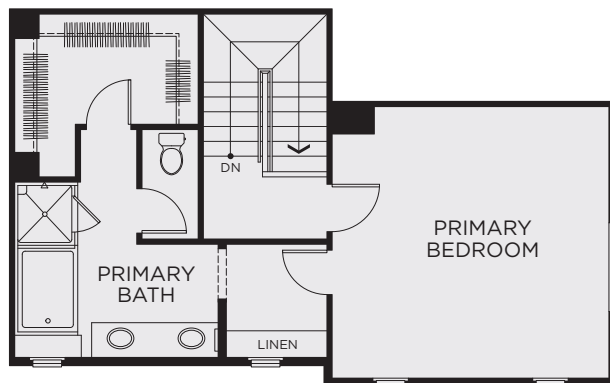

CARSON

LANDING

PLAN 5R

2 Bedroom, 2.5 Bath
Approx. 1,414 Sq. Ft.

THIRD FLOOR

SECOND FLOOR

FIRST FLOOR