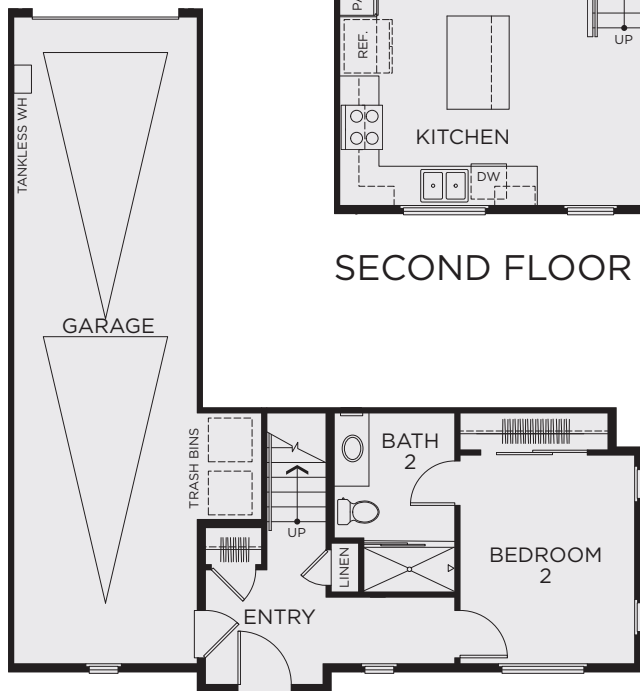

CARSON

LANDING

PLAN 5R

2 Bedroom, 2.5 Bath
Approx. 1,414 Sq. Ft.

THIRD FLOOR

SECOND FLOOR

FIRST FLOOR