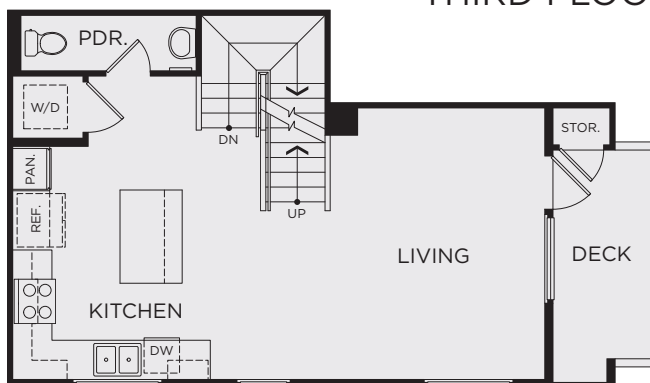

CARSON

LANDING

PLAN 5R

2 Bedroom, 2.5 Bath
Approx. 1,414 Sq. Ft.

THIRD FLOOR

SECOND FLOOR

FIRST FLOOR