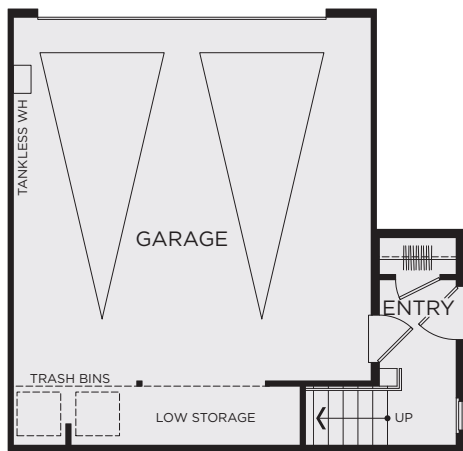

## PLAN 6R

3 Bedroom, 2.5 Bath  
Approx. 1,520 Sq. Ft.

THIRD FLOOR

SECOND FLOOR

FIRST FLOOR