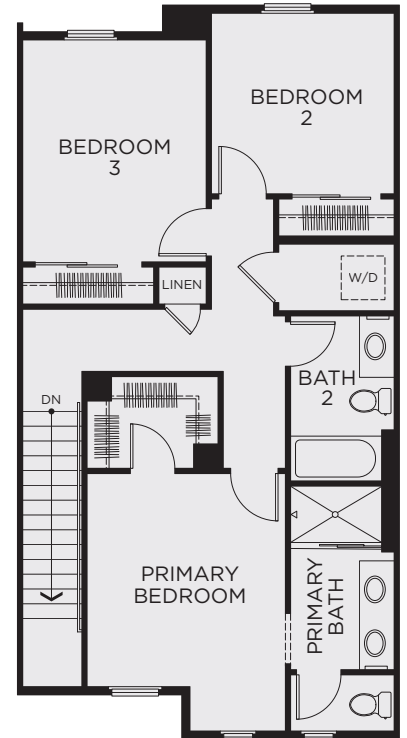

CARSON

LANDING

PLAN 7R

4 Bedroom, 3.5 Bath
Approx. 1,801 Sq. Ft.

FIRST FLOOR

SECOND FLOOR

THIRD FLOOR