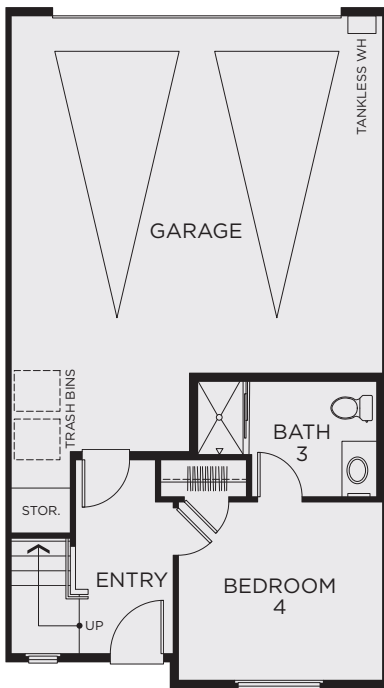

CARSON

LANDING

PLAN 7R

4 Bedroom, 3.5 Bath
Approx. 1,801 Sq. Ft.

FIRST FLOOR

SECOND FLOOR

THIRD FLOOR