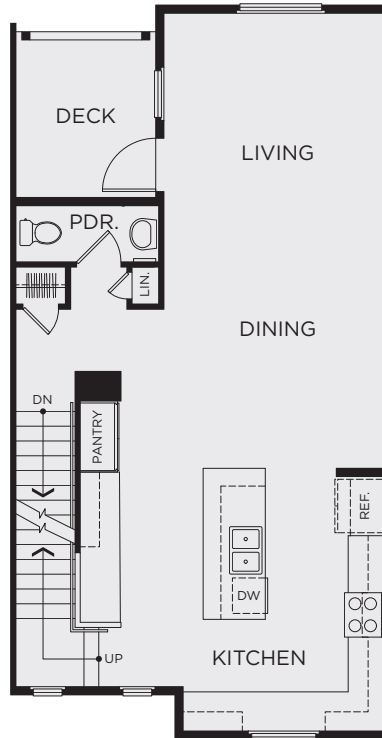

CARSON

LANDING

PLAN 7R

4 Bedroom, 3.5 Bath
Approx. 1,801 Sq. Ft.

FIRST FLOOR

SECOND FLOOR

THIRD FLOOR