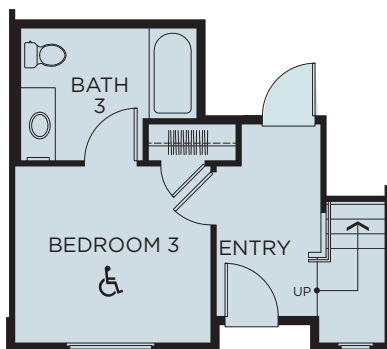

PLAN 8R

3 Bedroom, 3.5 Bath
 Approx. 1,907 Sq. Ft.

FIRST FLOOR

SECOND FLOOR

THIRD FLOOR

AT LOTS 22, 24, 36, 38, 50, 52, 57, 59,
 91, 93, 98, 117, 124, 167 & 173