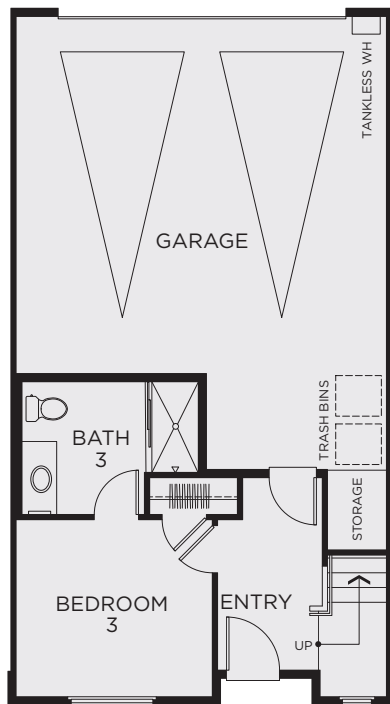

PLAN 8R

3 Bedroom, 3.5 Bath
 Approx. 1,907 Sq. Ft.

FIRST FLOOR

SECOND FLOOR

THIRD FLOOR

AT LOTS 22, 24, 36, 38, 50, 52, 57, 59,
 91, 93, 98, 117, 124, 167 & 173