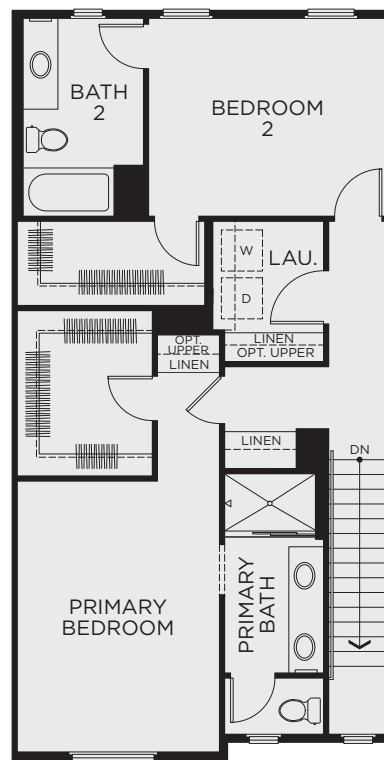

PLAN 8R

3 Bedroom, 3.5 Bath
 Approx. 1,907 Sq. Ft.

FIRST FLOOR

SECOND FLOOR

THIRD FLOOR

AT LOTS 22, 24, 36, 38, 50, 52, 57, 59,
 91, 93, 98, 117, 124, 167 & 173