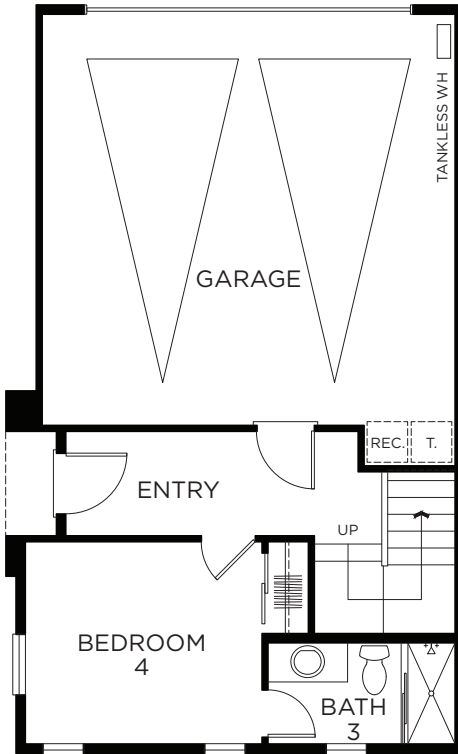

Villena

PLAN 2D PRELIMINARY

4 Bedroom, 3.5 Bath
Approx. 1,751 Sq. Ft.

FIRST FLOOR

SECOND FLOOR

THIRD FLOOR