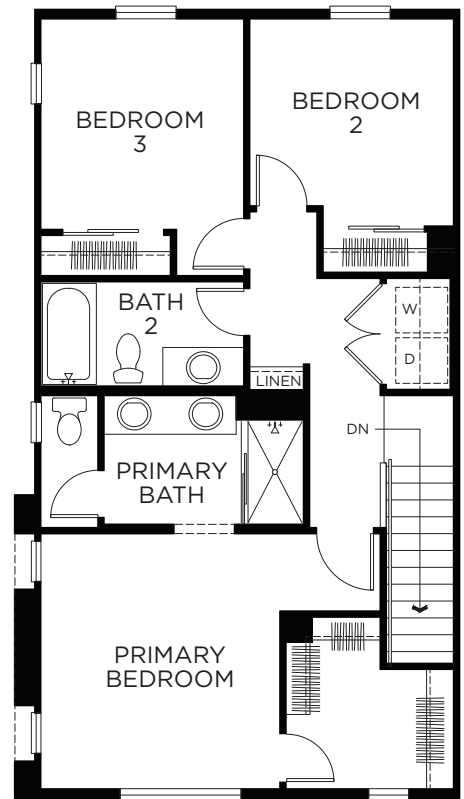

Villena

PLAN 2D PRELIMINARY

4 Bedroom, 3.5 Bath
Approx. 1,751 Sq. Ft.

FIRST FLOOR

SECOND FLOOR

THIRD FLOOR